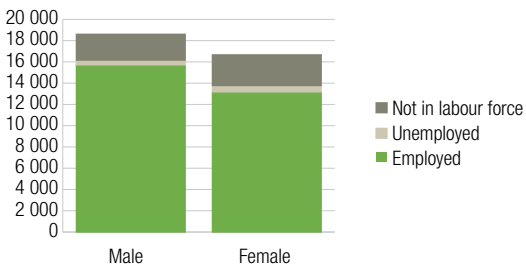

Labour force composition. Nov. 2015

	Total	Males	Females
Total population 15-74 years	35 262	18 599	16 663
Labour force	29 950	16 171	13 779
		———— Pct. of population ————	
Activity rate	84.9	86.9	82.7
Employment rate	82.0	84.5	79.1
		———— Pct. of labour force ————	
Unemployed	3.5	2.8	4.3

Note: Labour Force Survey Nov. 2015

Labour force composition Nov. 2015

Note: Labour Force Survey Nov. 2015